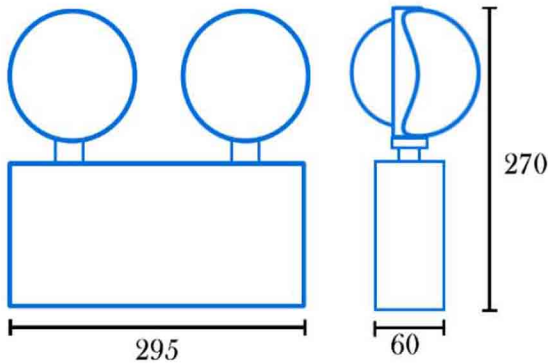

緊急後備照明燈 (發光二極管)  
Automatic Emergency Light (LED)

Range Emergency Exit Sign Box™

- easy to install
- more reliable for using Ni-CAD battery
- high efficiency super flux LED for higher performance
- "Red & Green LED" to indicate mains supply and charger are functional
- "Test Button" to allow easy checking of luminaire operation

Standards 標準認證

- BS 4533
- BS 5266-1:2005
- BS EN 61347-2-7:2006
- BS EN 60598-2-22:1999
- FSD PPA 104A (4th Revision)

Emergency exit sign

MODEL 型號	AUTO-21
Mode of Operation 操作模式	Non-maintained Type 後備式
Emergency Output 緊急輸出	2 x 1W
Emergency Duration 放電時間	2 Hours 小時
Mains Voltage 電源電額	A/C 220V 50Hz (other available) +/- 10%
Battery 電池	3.6V Ni-CAD
Recharge Period 充電時間	12 for 2 Hours 小時
Bulb 電燈泡	2 x 1W
Metal Box Size 鐵箱體積	295 x 150 x 60 mm 毫米 (LxWxH 長x闊x高)